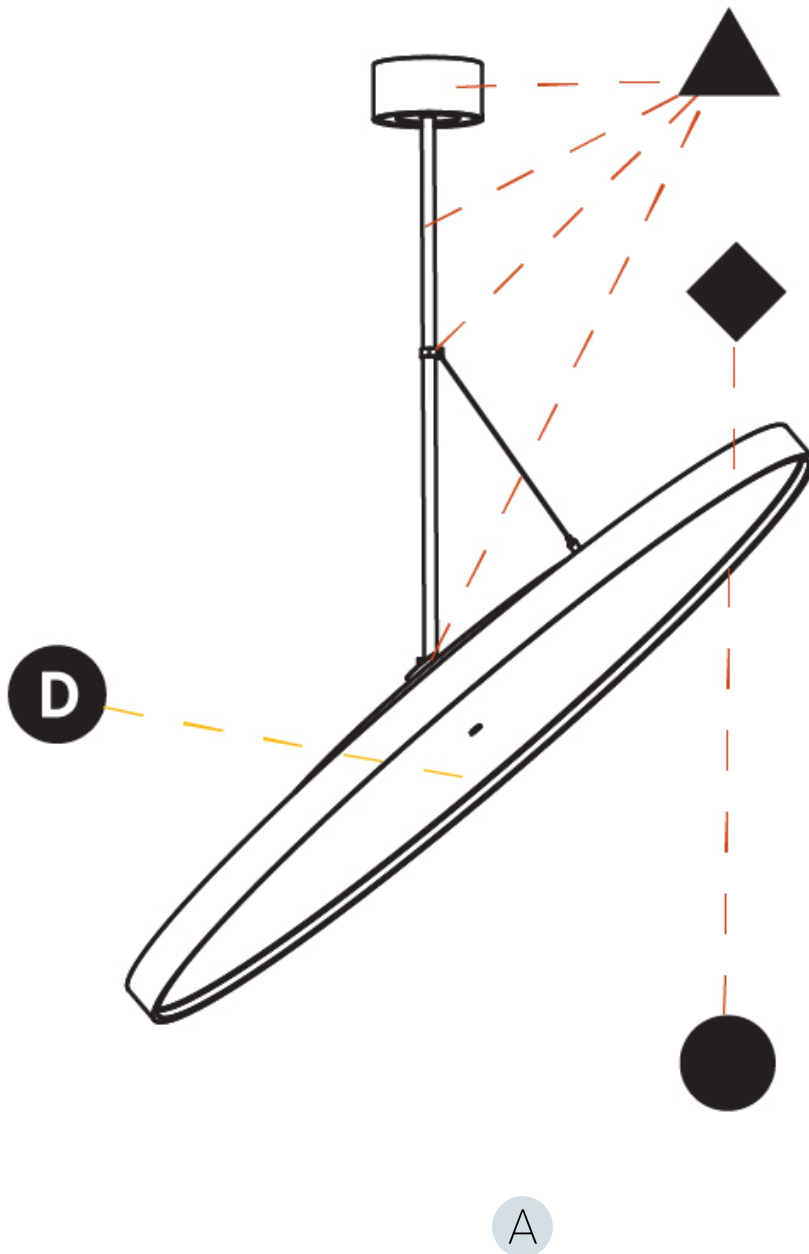

SIGN DIVA FLEX KORONA SUSPENSION

A30869-

PROJECT _____

TYPE _____

SPECIFIER _____

QUANTITY _____

DATE _____