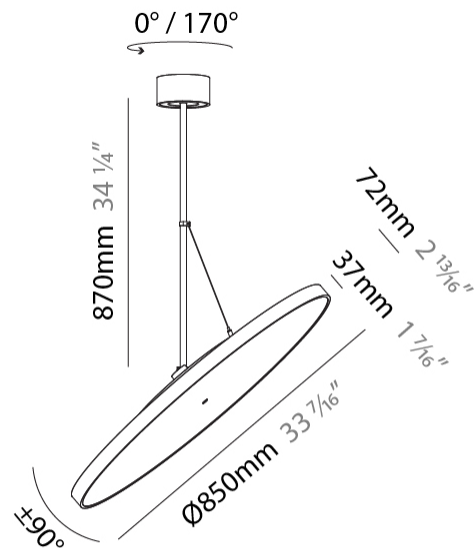

GENERAL

Series: Sign Diva Flex
Subseries: Sign Diva Flex
Partner: Prolicht
Division: Architectural
Installation: Suspension
Product Type: Pendant
Mounting Location: Ceiling
Light Distribution: Adjustable

PHYSICAL

Diameter (mm): 1100
Diameter (in): 43 ⁵/₁₆
Height (mm): 870
Height (in): 34 ¹/₄
Weight (kg): 9
Weight (lbs): 11.2
Diffuser: PMMA - Opal / Micro-Prism / Sparkling Secret / Vintage Industrial
Fixture Finish: SSR / BKV / CWI / CRY / HAB / UFT / ITA / RUA / FTG / MYG / LOD / PUS / FRO / FUP / KIA / POP / BLS / SPG / MEY / GOH / CHC / COM / ABZ / JAG / OBR / MOS / ROR
Fixture Material: PMMA / Extruded Aluminum / Steel

ELECTRICAL

Lamp Type: LED (Zhaga Standard)
Input Wattage (W): 169.4
Total Output Wattage (W): 135
Dimming: Tri-Mode (Non-Dimming and Phase Dimming (120Vac only) and 0-10V Dimming)
Driver Included: Yes
Driver Location: Integrated
Driver Type: Constant Current - Universal
Driver Class: Class 2
Input Voltage (V): 120 - 277
Constant Current (MA): 600

LED

Color Temperature (°K): 2700 / 3000 / 3500 / 4000
Max. Delivered Lumen (lm): 16002 / 17172 / 19937 / 20344
Nominal Lumen (lm): 18992 / 20305 / 23575 / 24056
CRI: >90 CRI
Lamp Life (hrs): 50000

OPTICAL

Adjustability: Rotational 170°; Tilt 90°

RATINGS AND CERTIFICATIONS

Certified By: Certified for North American Standards
IP rating: IP20