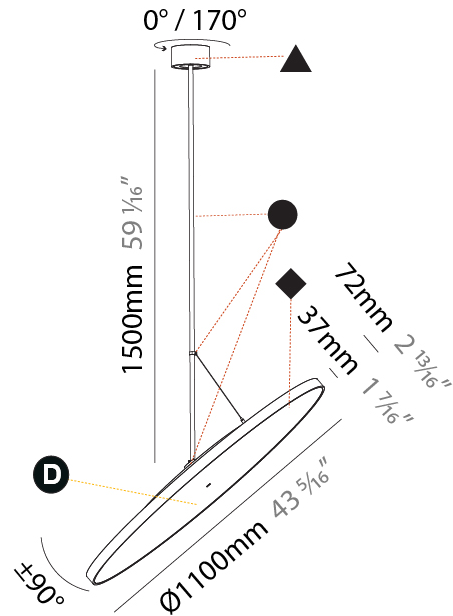

GENERAL

Series: Sign Diva Flex
Subseries: Sign Diva Flex
Partner: Prolicht
Division: Architectural
Installation: Suspension
Product Type: Pendant
Mounting Location: Ceiling
Light Distribution: Adjustable

PHYSICAL

Shape: Round
Diameter (mm): 1100
Diameter (in): 43 ⁵/₁₆
Height (mm): 1620
Height (in): 63 ³/₄
Weight (kg): 15.3
Weight (lbs): 33.66
Diffuser: PMMA - Opal / Micro-Prism / Sparkling Secret / Vintage Industrial
Fixture Finish: SSR / BKV / CWI / CRY / HAB / UFT / ITA / RUA / FTG / MYG / LOD / PUS / FRO / FUP / KIA / POP / BLS / SPG / MEY / GOH / CHC / COM / ABZ / JAG / OBR / MOS / ROR
Fixture Material: PMMA / Extruded Aluminum / Steel

ELECTRICAL

Lamp Type: LED (Zhaga Standard)
Input Wattage (W): 169.4
Total Output Wattage (W): 135
Dimming: Tri-Mode (Non-Dimming and Phase Dimming (120Vac only) and 0-10V Dimming)
Driver Included: Yes
Driver Location: Integrated
Driver Type: Constant Current - Universal
Driver Class: Class 2
Input Voltage (V): 120 - 277
Constant Current (MA): 600

LED

Color Temperature (°K): 2700 / 3000 / 3500 / 4000
Max. Delivered Lumen (lm): 16002 / 17172 / 19937 / 20344
Nominal Lumen (lm): 18992 / 20305 / 23575 / 24056
CRI: >90 CRI
Lamp Life (hrs): 50000

OPTICAL

Adjustability: Rotational 170°; Tilt 90°

RATINGS AND CERTIFICATIONS

Certified By: Certified for North American Standards
IP rating: IP20