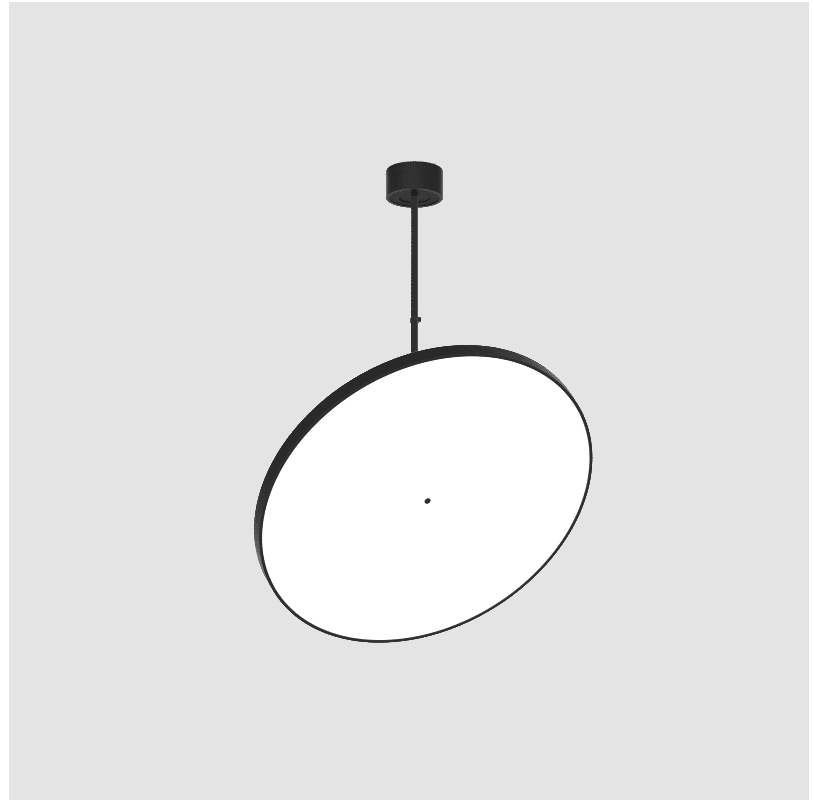

GENERAL

Series: Sign Diva Flex
Subseries: Sign Diva Flex
Partner: Prolicht
Division: Architectural
Installation: Suspension
Product Type: Pendant
Mounting Location: Ceiling
Light Distribution: Adjustable

PHYSICAL

Diameter (mm): 1100
Diameter (in): 43 ⁵/₁₆
Height (mm): 870
Height (in): 34 ¹/₄
Weight (kg): 9
Weight (lbs): 11.2
Diffuser: PMMA - Opal / Micro-Prism / Sparkling Secret / Vintage Industrial
Fixture Finish: SSR / BKV / CWI / CRY / HAB / UFT / ITA / RUA / FTG / MYG / LOD / PUS / FRO / FUP / KIA / POP / BLS / SPG / MEY / GOH / CHC / COM / ABZ / JAG / OBR / MOS / ROR
Fixture Material: PMMA / Extruded Aluminum / Steel

ELECTRICAL

Lamp Type: LED (Zhaga Standard)
Input Wattage (W): 169.4
Total Output Wattage (W): 135
Dimming: Tri-Mode (Non-Dimming and Phase Dimming (120Vac only) and 0-10V Dimming)
Driver Included: Yes
Driver Location: Integrated
Driver Type: Constant Current - Universal
Driver Class: Class 2
Input Voltage (V): 120 - 277
Constant Current (MA): 600

LED

Color Temperature (°K): 2700 / 3000 / 3500 / 4000
Max. Delivered Lumen (lm): 16002 / 17172 / 19937 / 20344
Nominal Lumen (lm): 18992 / 20305 / 23575 / 24056
CRI: >90 CRI
Lamp Life (hrs): 50000

OPTICAL

Adjustability: Rotational 170°; Tilt 90°

RATINGS AND CERTIFICATIONS

Certified By: Certified for North American Standards
IP rating: IP20